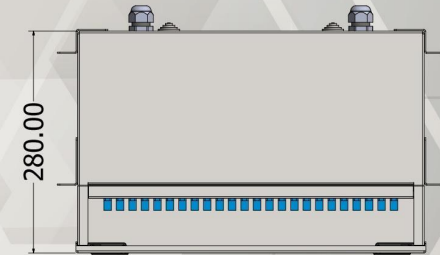

1U 19" 12-24-48 PORT FİBER OPTİK SONLANDIRMA

CENKABLO

19" Rack Cabinet Systems