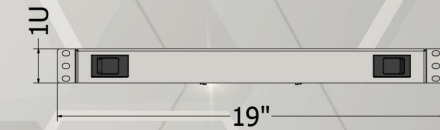

1U 19" 12-24-48 PORT FİBER OPTİK SONLANDIRMA

CENKABLO

19" Rack Cabinet Systems