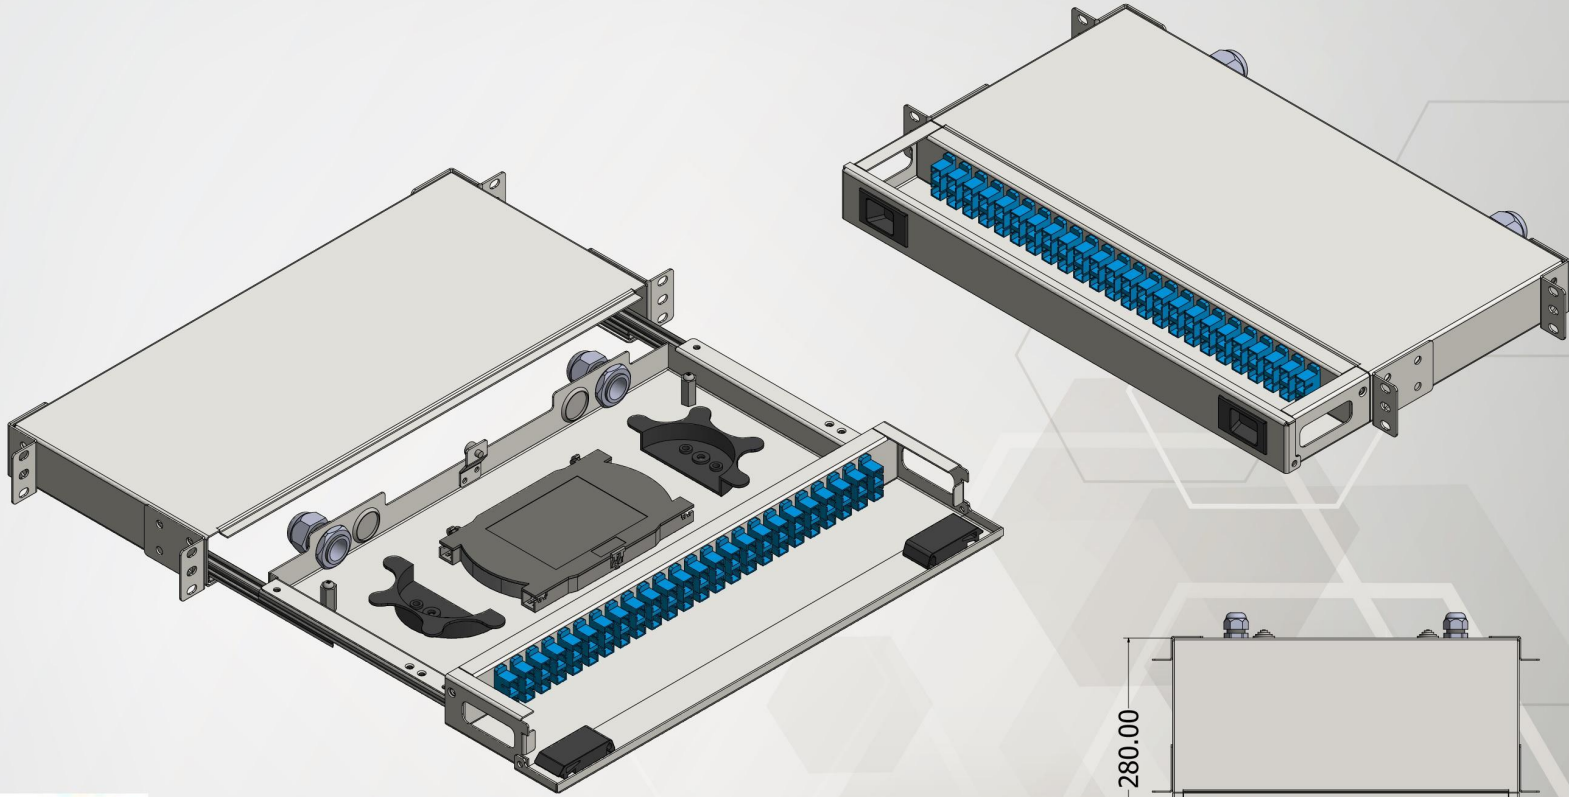

1U 19" 12-24-48 PORT FİBER OPTİK SONLANDIRMA

CENKABLO

19" Rack Cabinet Systems