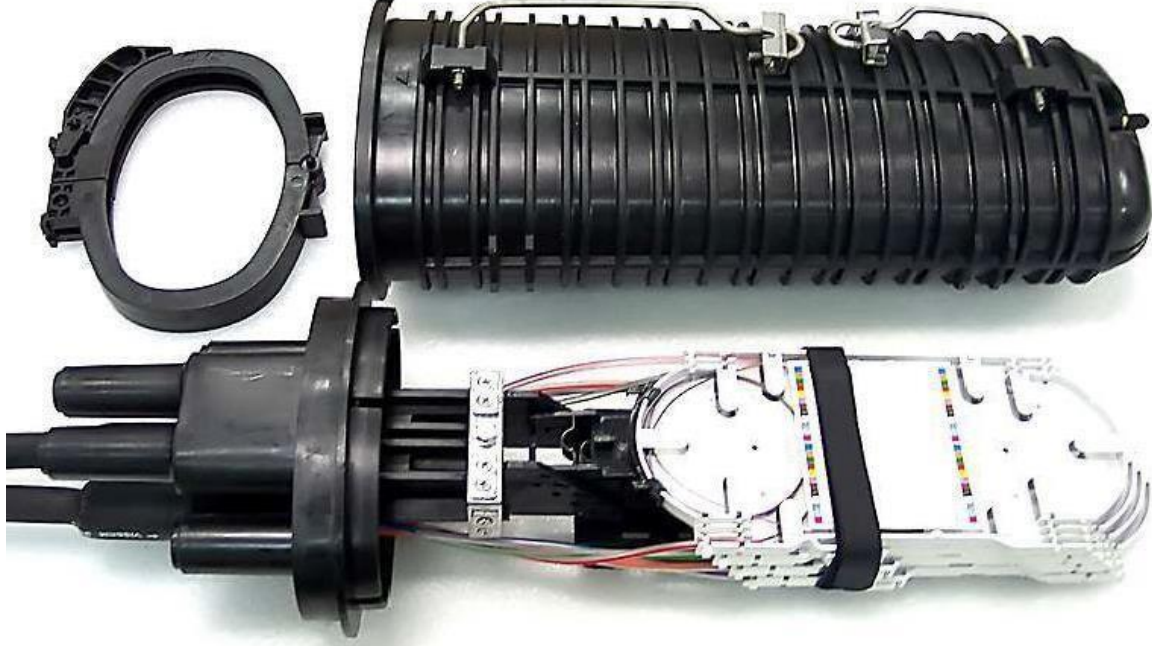

CENKABLO A.Ş.

TÜRKSAT KODU :TKS-FOM-20

TÜRKSAT KODU :TKS-FOM-21

TÜRKSAT KODU :TKS-FOM-22

TÜRKSATKODU:TKS-FOM-46

12 - 72 PORT FİBER OPTİK KABLO EK KUTUSU (1-6 KASETLİ) BS604A

- Dimensions (mm): 522(L) 208(W) .174(H)
- Capacity: up to 96 fibers (for loose tube type cable)
- No. of Enclosed Splice Tray: max. 4pcs
- Efficient cable splicing with dome type body
- Weight : approx. 2.6kg

CENKABLO A.Ş

TÜRKSAT KODU :TKS-FOM-23

96 PORT FİBER OPTİK KABLO EK KUTUSU (4 KASETLİ) BS604C

Size (L*W*H) 577*211*174mm

Weight (kg) 2.5

Inlet ports(Max) 6 (Oval. 2)

Cable Dia. (mm) $\Phi 8 \sim \Phi 24$

No. of splice tray 4

Tray capacity 24F (Max. 48F)

Splice capacity 96F (Max. 192F)

Splice method Fusion, Mechanical

Splice protector Heat shrinkable sleeve, Mechanical splice

Tension member Galvanized steel wire, FRP

CENKABLO A.Ş