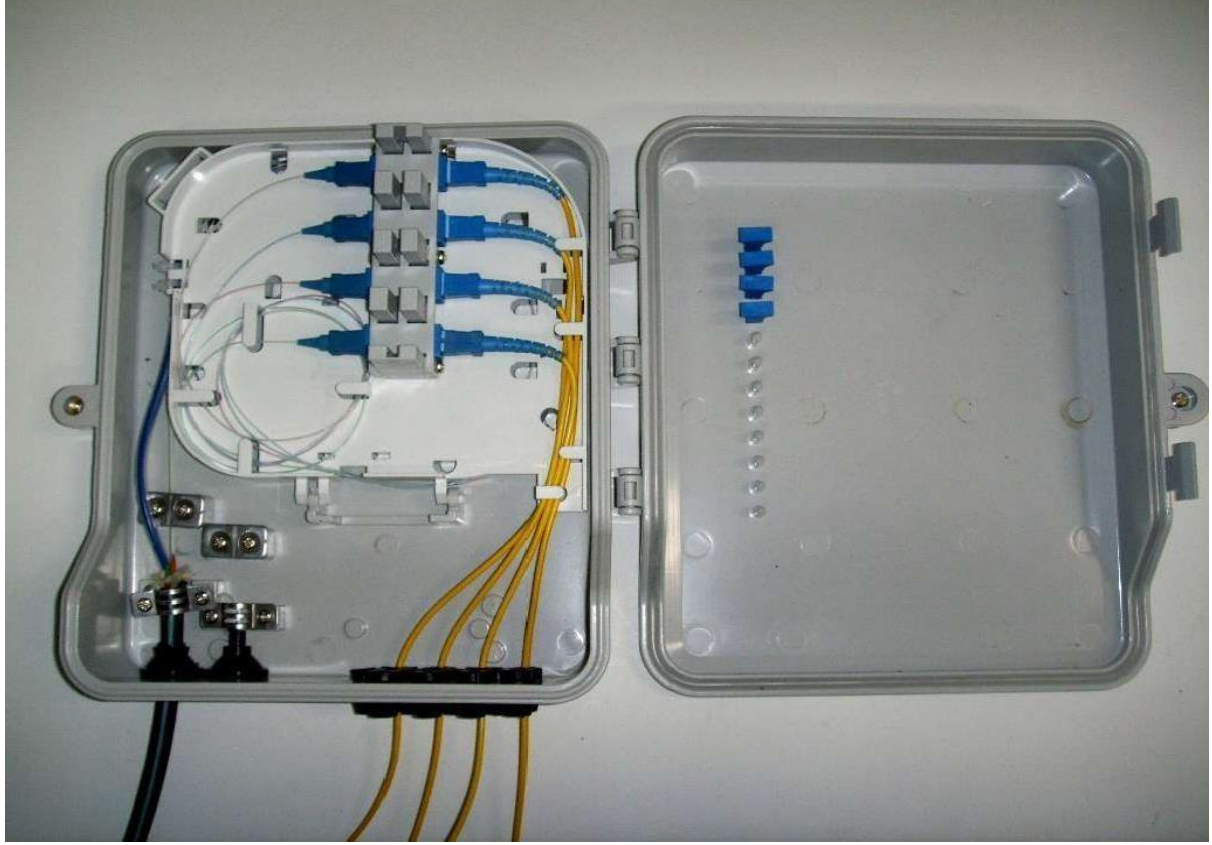

Tray capacity 24F (Max. 48F)

Splice capacity 288F (Max. 576F)

Splice method Fusion, Mechanical

Splice protector Heat shrinkable sleeve, Mechanical splice

Tension member Galvanized steel wire, FRP

CENKABLO A.Ş

TÜRKSAT KODU :TKS-FOM-26

DAHİLİ 12 PORT FİBER OPTİK KABLO EK KUTUSU (OTB-P)

Item	OTB-P
Size(mm)	193 x 228 x 62
Weight (kg)	1.5
Inlet Port	Main 2 +Drop 12
Cable Dia (mm)	Ø3.5 ~ Ø13mm
Type of Adaptor	SC/LC
Tray Capacity	12C
Lock method	Hook + Lock
Splicing method	Fusion, Mechanical
Splice Protector	Heat shrinkable sleeve
Main Material	PC/ABS