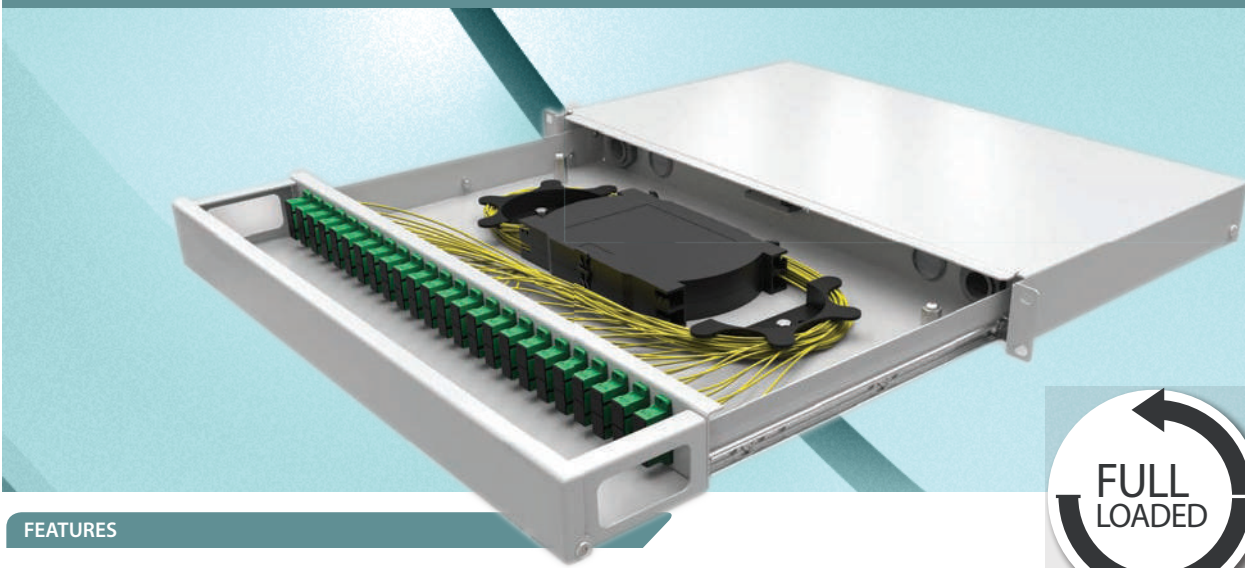

**FIBER OPTİK
TERMİNASYON SETİ - KASET**

TERMİNASYON SETİ

1U

19"

12
PORTW
RAILP
MODULE

FEATURES

1U 19" 12 Port SC/APC SM DX

Sliding (With Rail&P.M)
Rack Type Patchpanel (Full)

Turksat Code / TTAF Confirmation Code

TKS-FOM -16 / TKS-FOM-1606012014002

TTAF Code

FO-1U-12-TS

TEKNİK ÖZELLİKLER

Boyut (w:19",h:1U)	(w):482mm x (d): 340mm x (h):1U
Ağırlık	Approx 3,50 kg
Fiber Kapasitesi	0-48 port
Adaptor Tipi	ST, FC, SC, LC, E2000, MTRJ, MU
Renk	Ral9005 Black, Ral7035
Tip	19" / 21" RackType
Malzeme	1.2mm A1 DKP

TERMINASYON SETİ

1U

19"

24
PORTW
RAILP
MODULE

1U 19" 24 Port SC/APC SM DX

Sliding (With Rail&P.M)
Rack Type Patchpanel (Full)

Turksat Code / TTAF Confirmation Code

TKS-FOM -17 / TKS-FOM-1706012014002

TTAF Code

FO-1U-24-TS

FO-1U-48-TS

TEKNİK ÖZELLİKLER

Boyut (w:19",h:1U)	(w):482mm x (d): 340mm x (h):1U
Ağırlık	Approx 3,50 kg
Fiber Kapasitesi	0-48 port
Adaptor Tipi	ST, FC, SC, LC, E2000, MTRJ, MU
Renk	Ral9005 Black, Ral7035
Tip	19" / 21" RackType
Malzeme	1.2mm A1 DKP