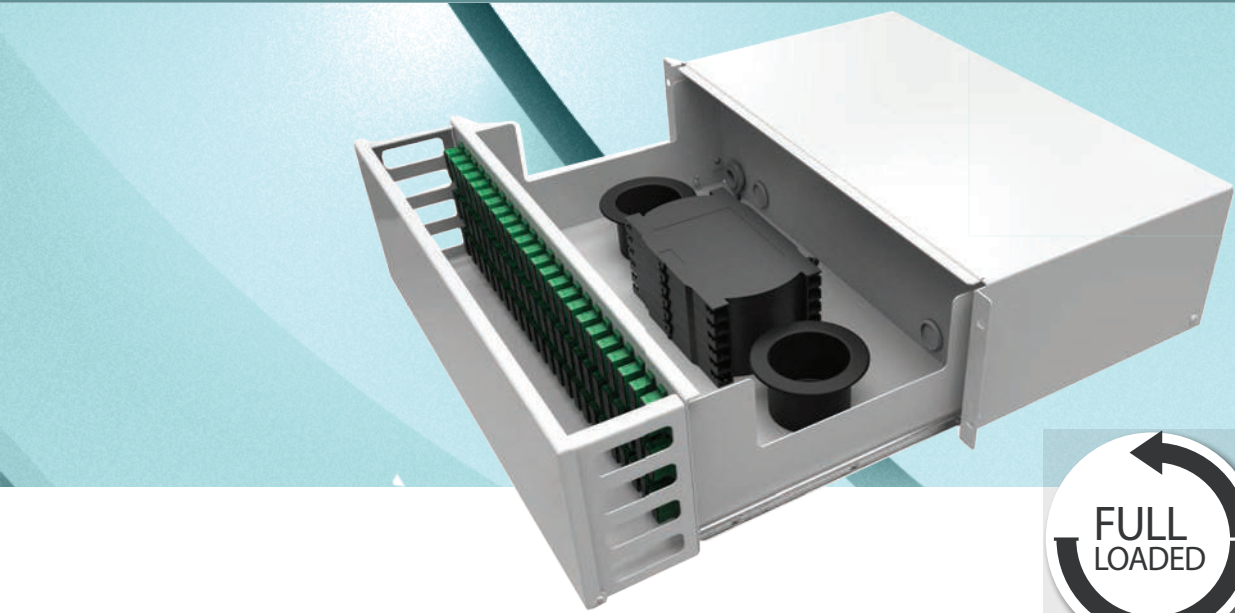

3U

19"

192
PORT

W
R-TRAY

19" 3U 192 PORT ROTATABLE TRAY TYPE

3U 19" 192 Port SC/APC SM DX

Swing Rack Type Patchpanel
(Full)

Turksat Code / TTAF Confirmation Code

TKS-FOM -19 / TKS-FOM-1906012014002

TTAF Code

FO-3U-96-TS

FO-3U-144-TS