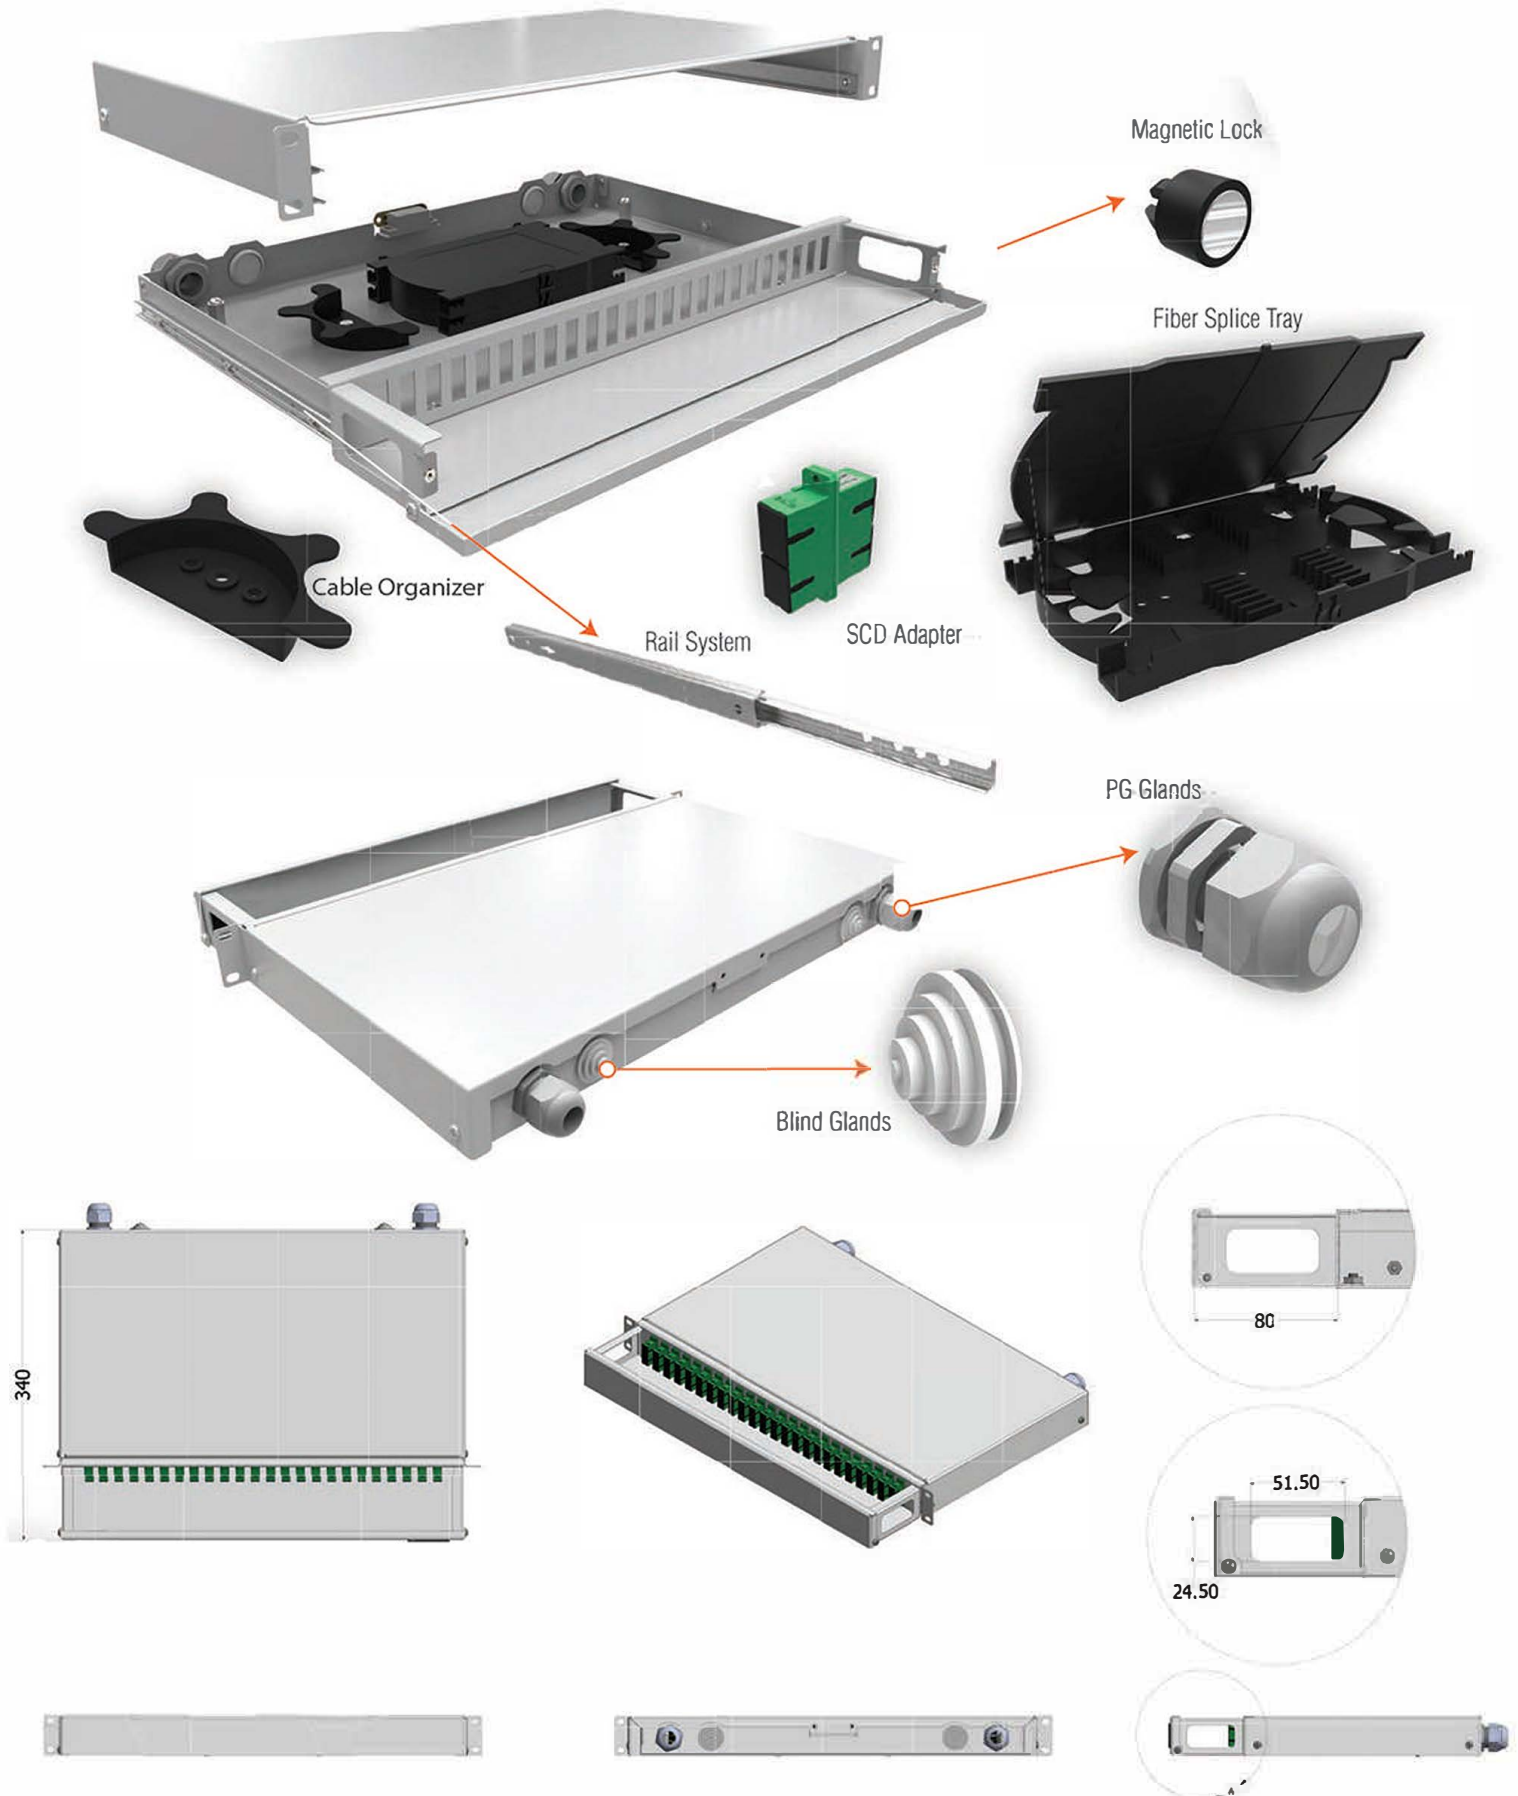

TTAF Code

FO-1U-24-TS

FO-1U-48-TS

TEKNİK ÖZELLİKLER

Boyut (w:19",h:1U)	(w):482mm x (d): 340mm x (h):1U
Ağırlık	Approx 3,50 kg
Fiber Kapasitesi	0-48 port
Adaptor Tipi	ST, FC, SC, LC, E2000, MTRJ, MU
Renk	Ral9005 Black, Ral7035
Tip	19" / 21" RackType
Malzeme	1.2mm A1 DKP

TERMINASYON SETİ

2U

19"

48
PORT

W
RAIL

P
MODULE

2U 19" 48 Port SC/APC SM DX

Sliding (With Rail&P.M)
Rack Type Patchpanel (Full)