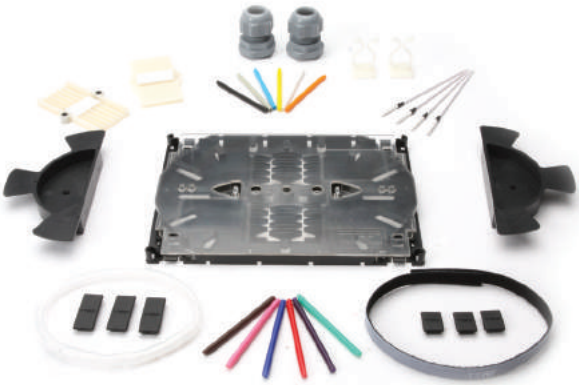

TEKNİK ÖZELLİKLER

Boyut (w:19",h:1U)	(w):482mm x (d): 340mm x (h):1U
Ağırlık	Approx 3,50 kg
Fiber Kapasitesi	0-48 port
Adaptor Tipi	ST, FC, SC, LC, E2000, MTRJ, MU
Renk	Ral9005 Black, Ral7035
Tip	19" / 21" RackType
Malzeme	1.2mm A1 DKP