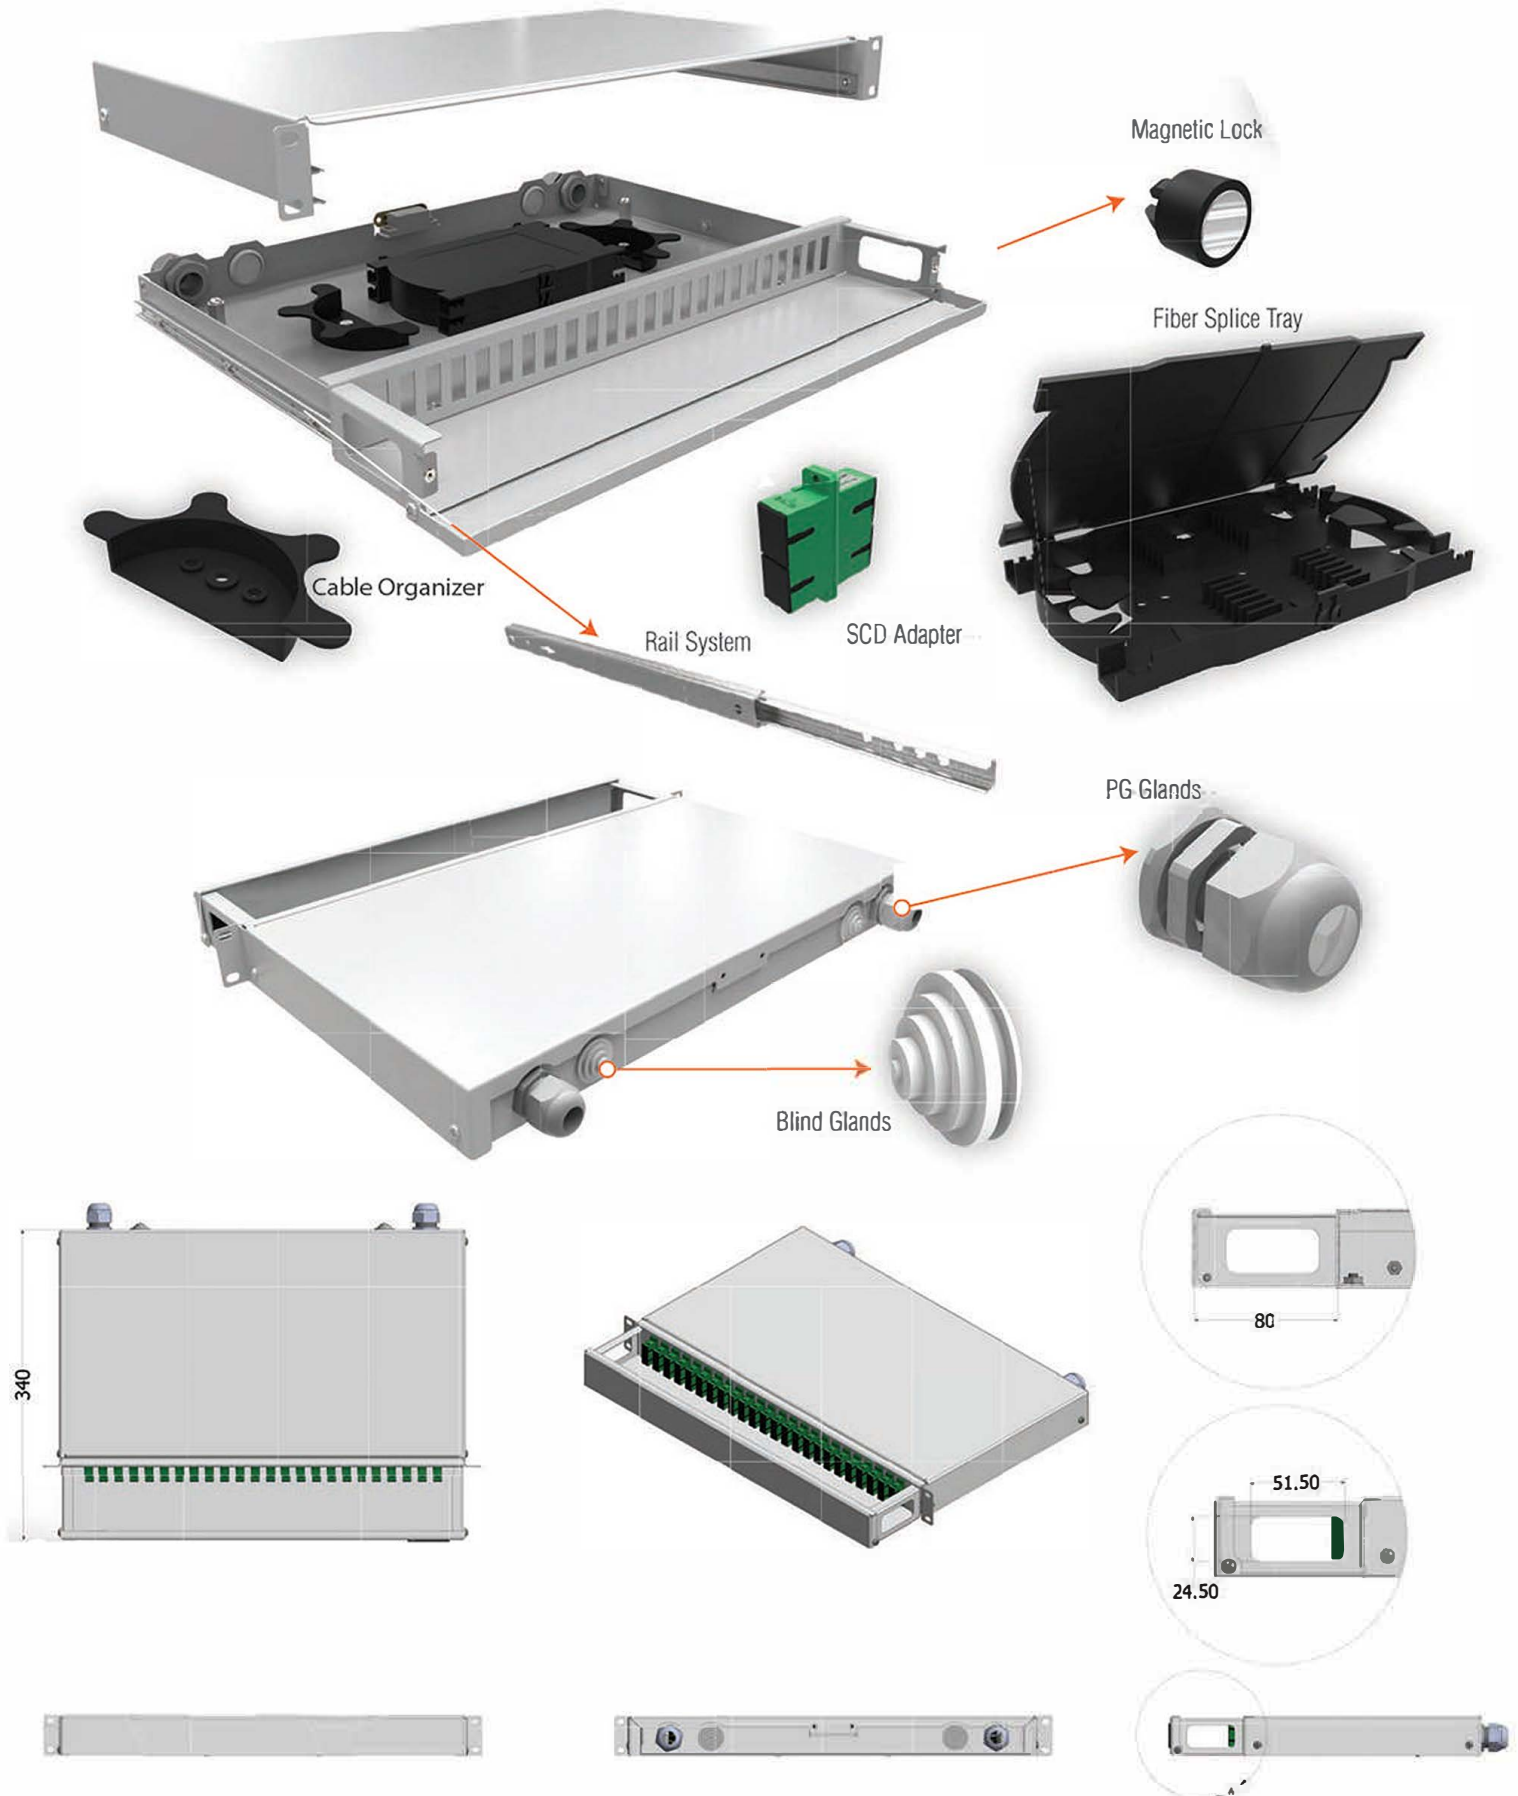

**FIBER OPTİK
TERMİNASYON SETİ - KASET**

TERMİNASYON SETİ

1U

19"

12
PORTW
RAILP
MODULE

FEATURES

1U 19" 12 Port SC/APC SM DX

Sliding (With Rail&P.M)
Rack Type Patchpanel (Full)

Turksat Code / TTAF Confirmation Code

TKS-FOM -16 / TKS-FOM-1606012014002

TTAF Code

FO-1U-12-TS

TEKNİK ÖZELLİKLER

Boyut (w:19",h:1U)	(w):482mm x (d): 340mm x (h):1U
Ağırlık	Approx 3,50 kg
Fiber Kapasitesi	0-48 port
Adaptor Tipi	ST, FC, SC, LC, E2000, MTRJ, MU
Renk	Ral9005 Black, Ral7035
Tip	19" / 21" RackType
Malzeme	1.2mm A1 DKP

TERMINASYON SETİ

1U

19"

24
PORTW
RAILP
MODULE

1U 19" 24 Port SC/APC SM DX

Sliding (With Rail&P.M)
Rack Type Patchpanel (Full)

Turksat Code / TTAF Confirmation Code

TKS-FOM -17 / TKS-FOM-1706012014002

TTAF Code

FO-1U-24-TS

FO-1U-48-TS

TEKNİK ÖZELLİKLER

Boyut (w:19",h:1U)	(w):482mm x (d): 340mm x (h):1U
Ağırlık	Approx 3,50 kg
Fiber Kapasitesi	0-48 port
Adaptor Tipi	ST, FC, SC, LC, E2000, MTRJ, MU
Renk	Ral9005 Black, Ral7035
Tip	19" / 21" RackType
Malzeme	1.2mm A1 DKP