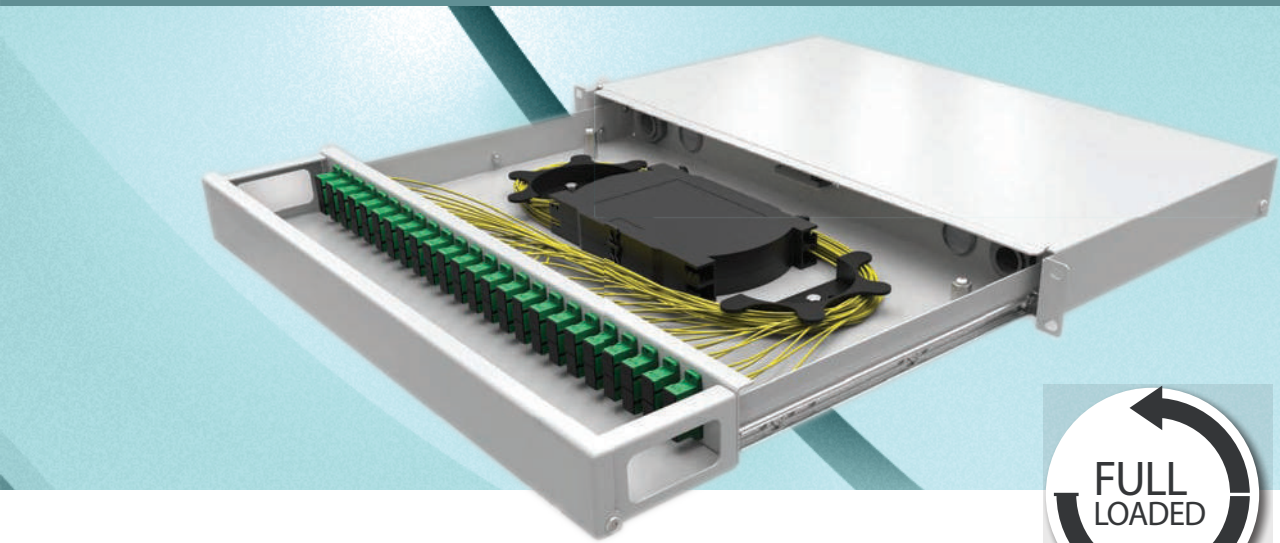

**FIBER OPTİK
TERMİNASYON SETİ - KASET**

TERMİNASYON SETİ

1U

19"

12
PORTW
RAILP
MODULE

FEATURES

1U 19" 12 Port SC/APC SM DX

Sliding (With Rail&P.M)
Rack Type Patchpanel (Full)

Turksat Code / TTAF Confirmation Code

TKS-FOM -16 / TKS-FOM-1606012014002

TTAF Code

FO-1U-12-TS

TEKNİK ÖZELLİKLER

Boyut (w:19",h:1U)	(w):482mm x (d): 340mm x (h):1U
Ağırlık	Approx 3,50 kg
Fiber Kapasitesi	0-48 port
Adaptor Tipi	ST, FC, SC, LC, E2000, MTRJ, MU
Renk	Ral9005 Black, Ral7035
Tip	19" / 21" RackType
Malzeme	1.2mm A1 DKP

TERMINASYON SETİ

1U

19"

24
PORTW
RAILP
MODULE

1U 19" 24 Port SC/APC SM DX

Sliding (With Rail&P.M)
Rack Type Patchpanel (Full)

Turksat Code / TTAF Confirmation Code

TKS-FOM -17 / TKS-FOM-1706012014002