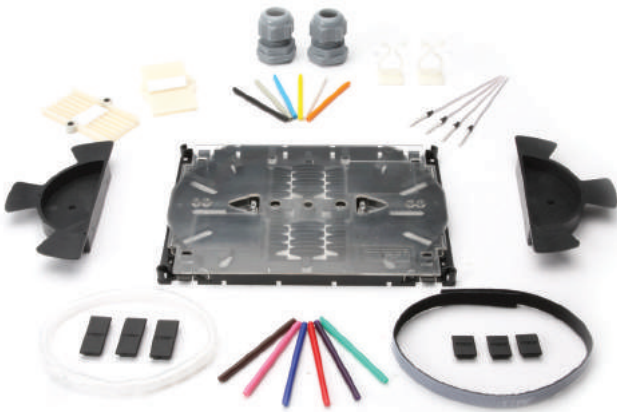

TEKNİK ÖZELLİKLER

Boyut (w:19",h:1U)	(w):482mm x (d): 340mm x (h):1U
Ağırlık	Approx 3,50 kg
Fiber Kapasitesi	0-48 port
Adaptor Tipi	ST, FC, SC, LC, E2000, MTRJ, MU
Renk	Ral9005 Black, Ral7035
Tip	19" / 21" RackType
Malzeme	1.2mm A1 DKP