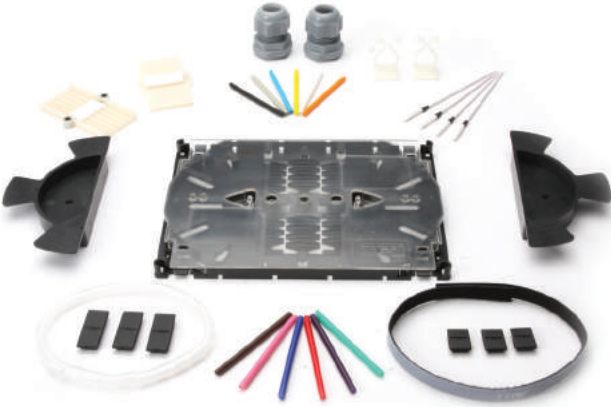

TEKNİK ÖZELLİKLER

Boyut (w:19";h:1U)	(w): 485mm x (d): 270mm x (h): 90mm
Ağırlık	Approx 6,80 kg
Fiber Kapasitesi	0-128 port
Adaptor Tipi	ST, FC, SC, LC, E2000, MTRJ, MU
Renk	Ral9005 Black, Ral7035
Tip	19" / 21" Rack Type
Malzeme	Mild Steel