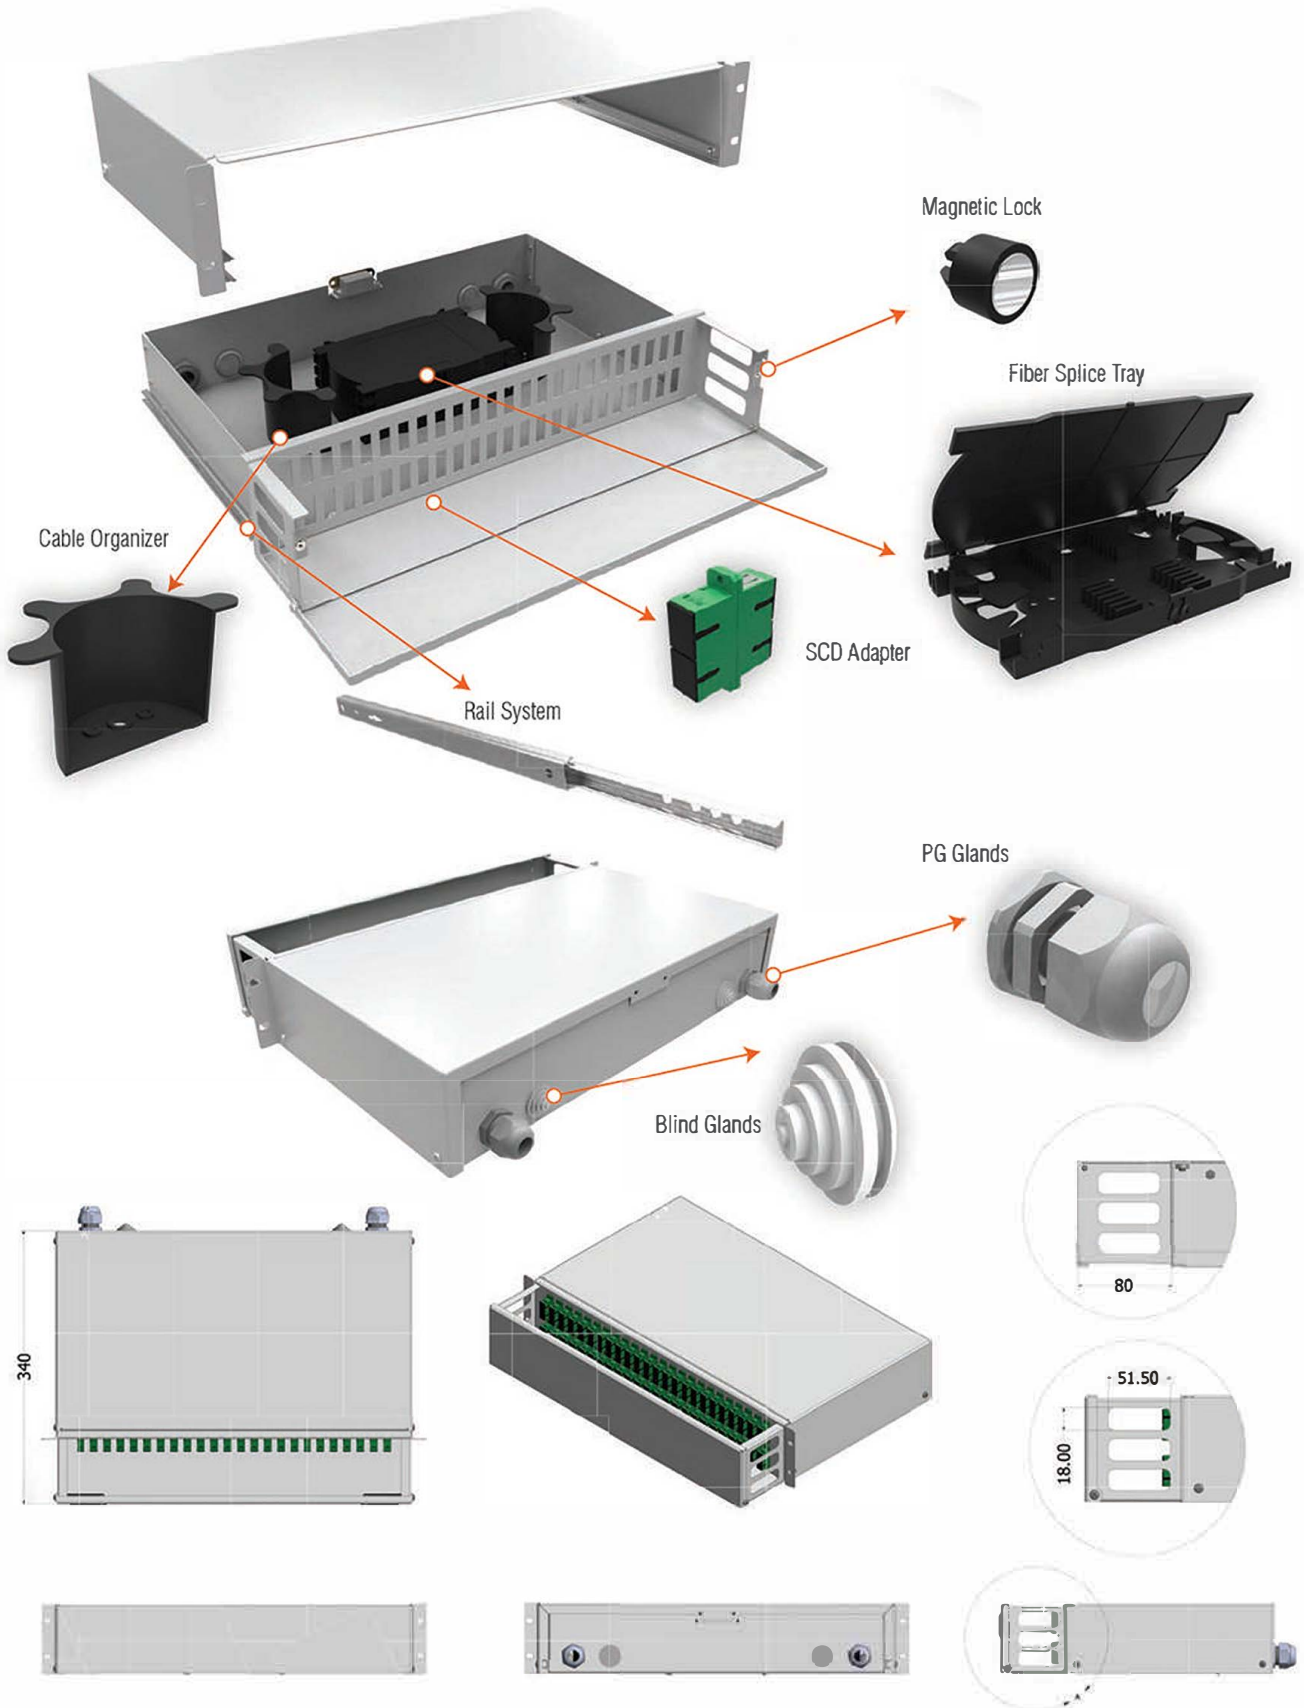

EXCLUSIVE SERIES TERMINATION BOXES

19" 2U 48 PORT SLIDING WITH TELESCOPIC RAIL & PLASTIC MODULE TYPE