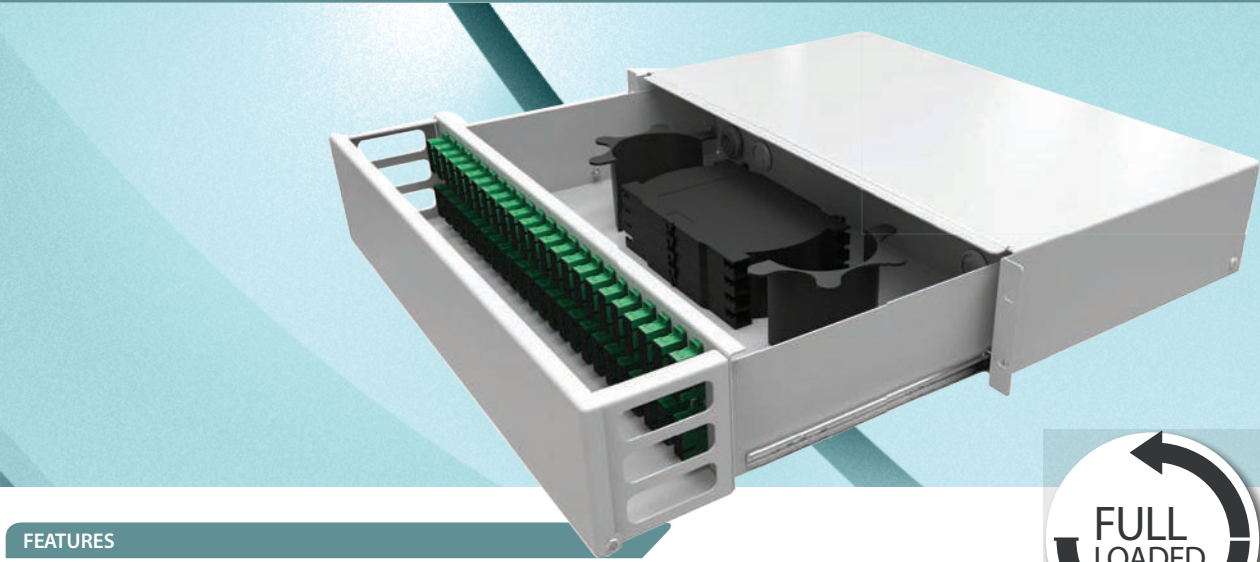

FEATURES

- Up to 64-128 Fo connections
- Available to suit only adapter type
- You can apply ST/SC/FC/E2000/MU/MTRJ/LC
- Without rail
- Maintains fiber bending radius throughout for terminated optical fibers at 30mm
- Units can be custom design
- Compatible with screwed adapters and screwless type adapters
- Can be supplied with:
 - » Pigtail
 - » Special splice cassette
 - » Heat Shrink splice protectors