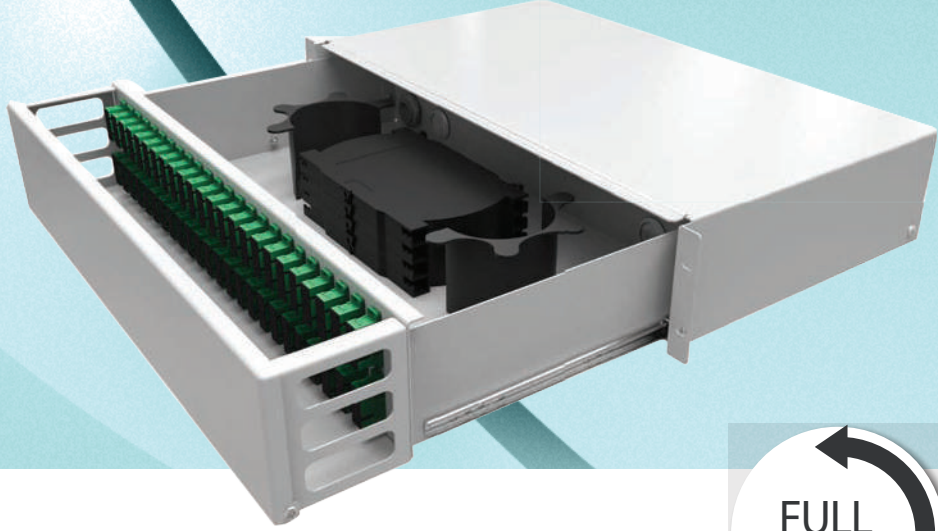

TERMINASYON SETİ

2U

19"

48
PORT

W
RAIL

P
MODULE

2U 19" 48 Port SC/APC SM DX

Sliding (With Rail&P.M)
Rack Type Patchpanel (Full)